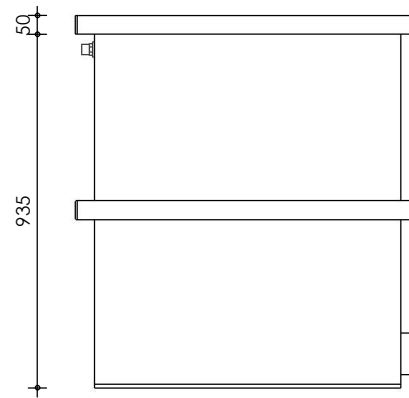

Front view

Right-side view

Rear view

Left-side view

Top view

description:
C35-M - Combi filter

scale :
1 : 20

date/version :
v.3

water running height :
120 mm