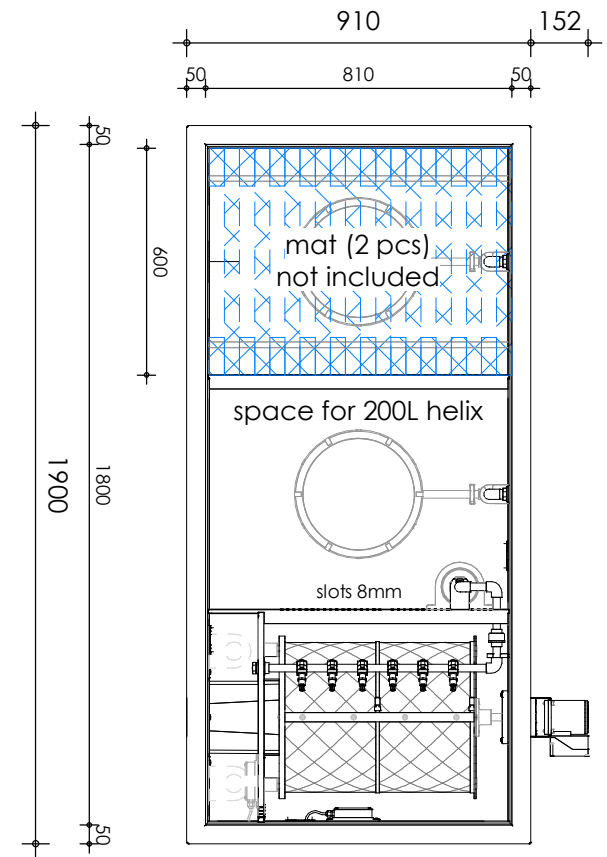

Front view

Right-side view

Rear view

Left-side view

Top view

description:
C35-M - Combi filter

scale :
1 : 20

date/version :
v.3

water running height :
120 mm