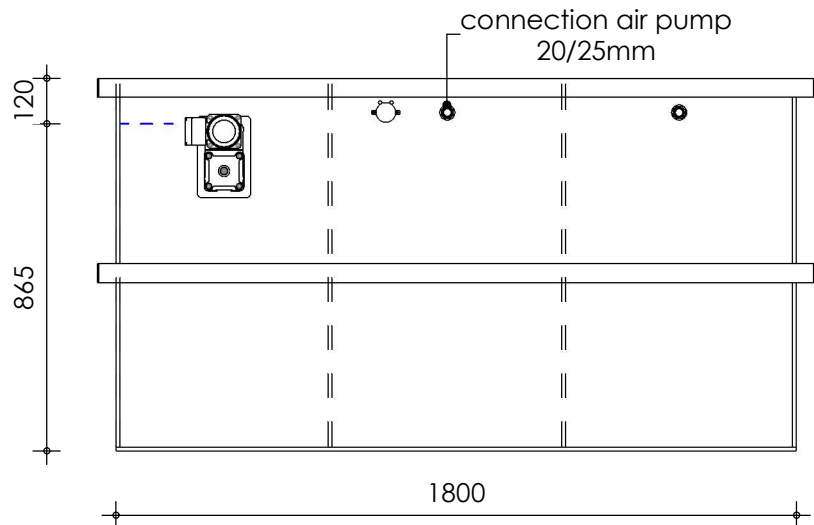

Front view

Right-side view

Rear view

Left-side view

Top view

description:
C35-M - Combi filter

scale :
1 : 20

date/version :
v.3

water running height :
120 mm