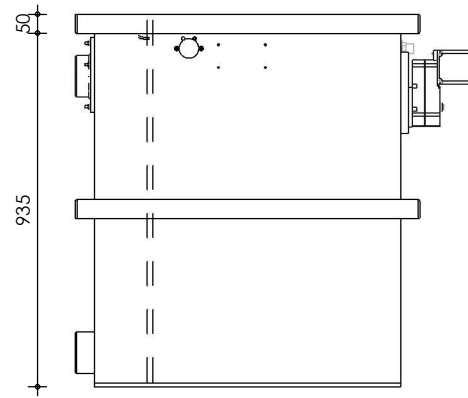

Front view

Right-side view

Rear view

Left-side view

Top view

description:
C35-M - Combi filter

scale :
1 : 20

date/version :
v.3

water running height :
120 mm